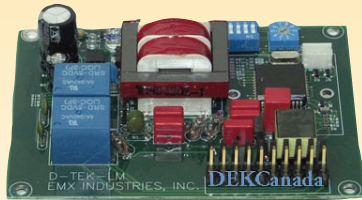

(Qty 150+)

RN1124

****NEW ITEM****

PLUG-IN LOOP DETECTOR FOR MOST LIFTMASTER GATE OPERATORS

D-TEK-LM

ONLY \$99.00

regular price \$111.00

LIMIT SWITCH COMPATIBLE WITH

LiftMaster & MICANAN

23-10041

ONLY \$2.60

BATTERY TESTER

BAT15

• Ideal to keep in the truck to verify remote control and keyless entry batteries

• Pocket Size

\$15.40